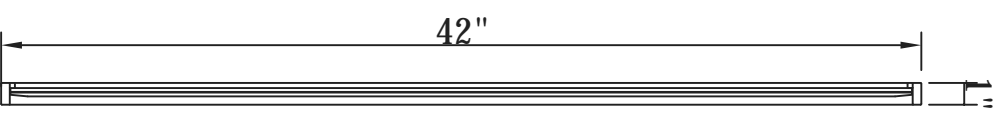

Front view

Side view

DWG. NO.

MODEL NO:

NR4066S

SPEC NO:

QUANTITY:

DATE:

Model #	MR4066S	Product Type	Mirror	Product Width (in)	42	Product Depth (in)	1	Product Height (in)	42
Mirror Width	41.25"	Mirror Depth	0.16"	Mirror Height	41.25"	Frame shape	Round	Orientation	Vertical and Horizontal
Frame finish	Silver	Frame material	Metal and MDF	Mounting / attachment type	Brackets	Number of brackets	1	Beveled glass	Yes
Frameless	No	Package LENGTH	46.75	Package WIDTH	47.25	Package HEIGHT	4.5	Package Weight	57.64
Product weight	31.24	Shipment Type	Small Parcel						